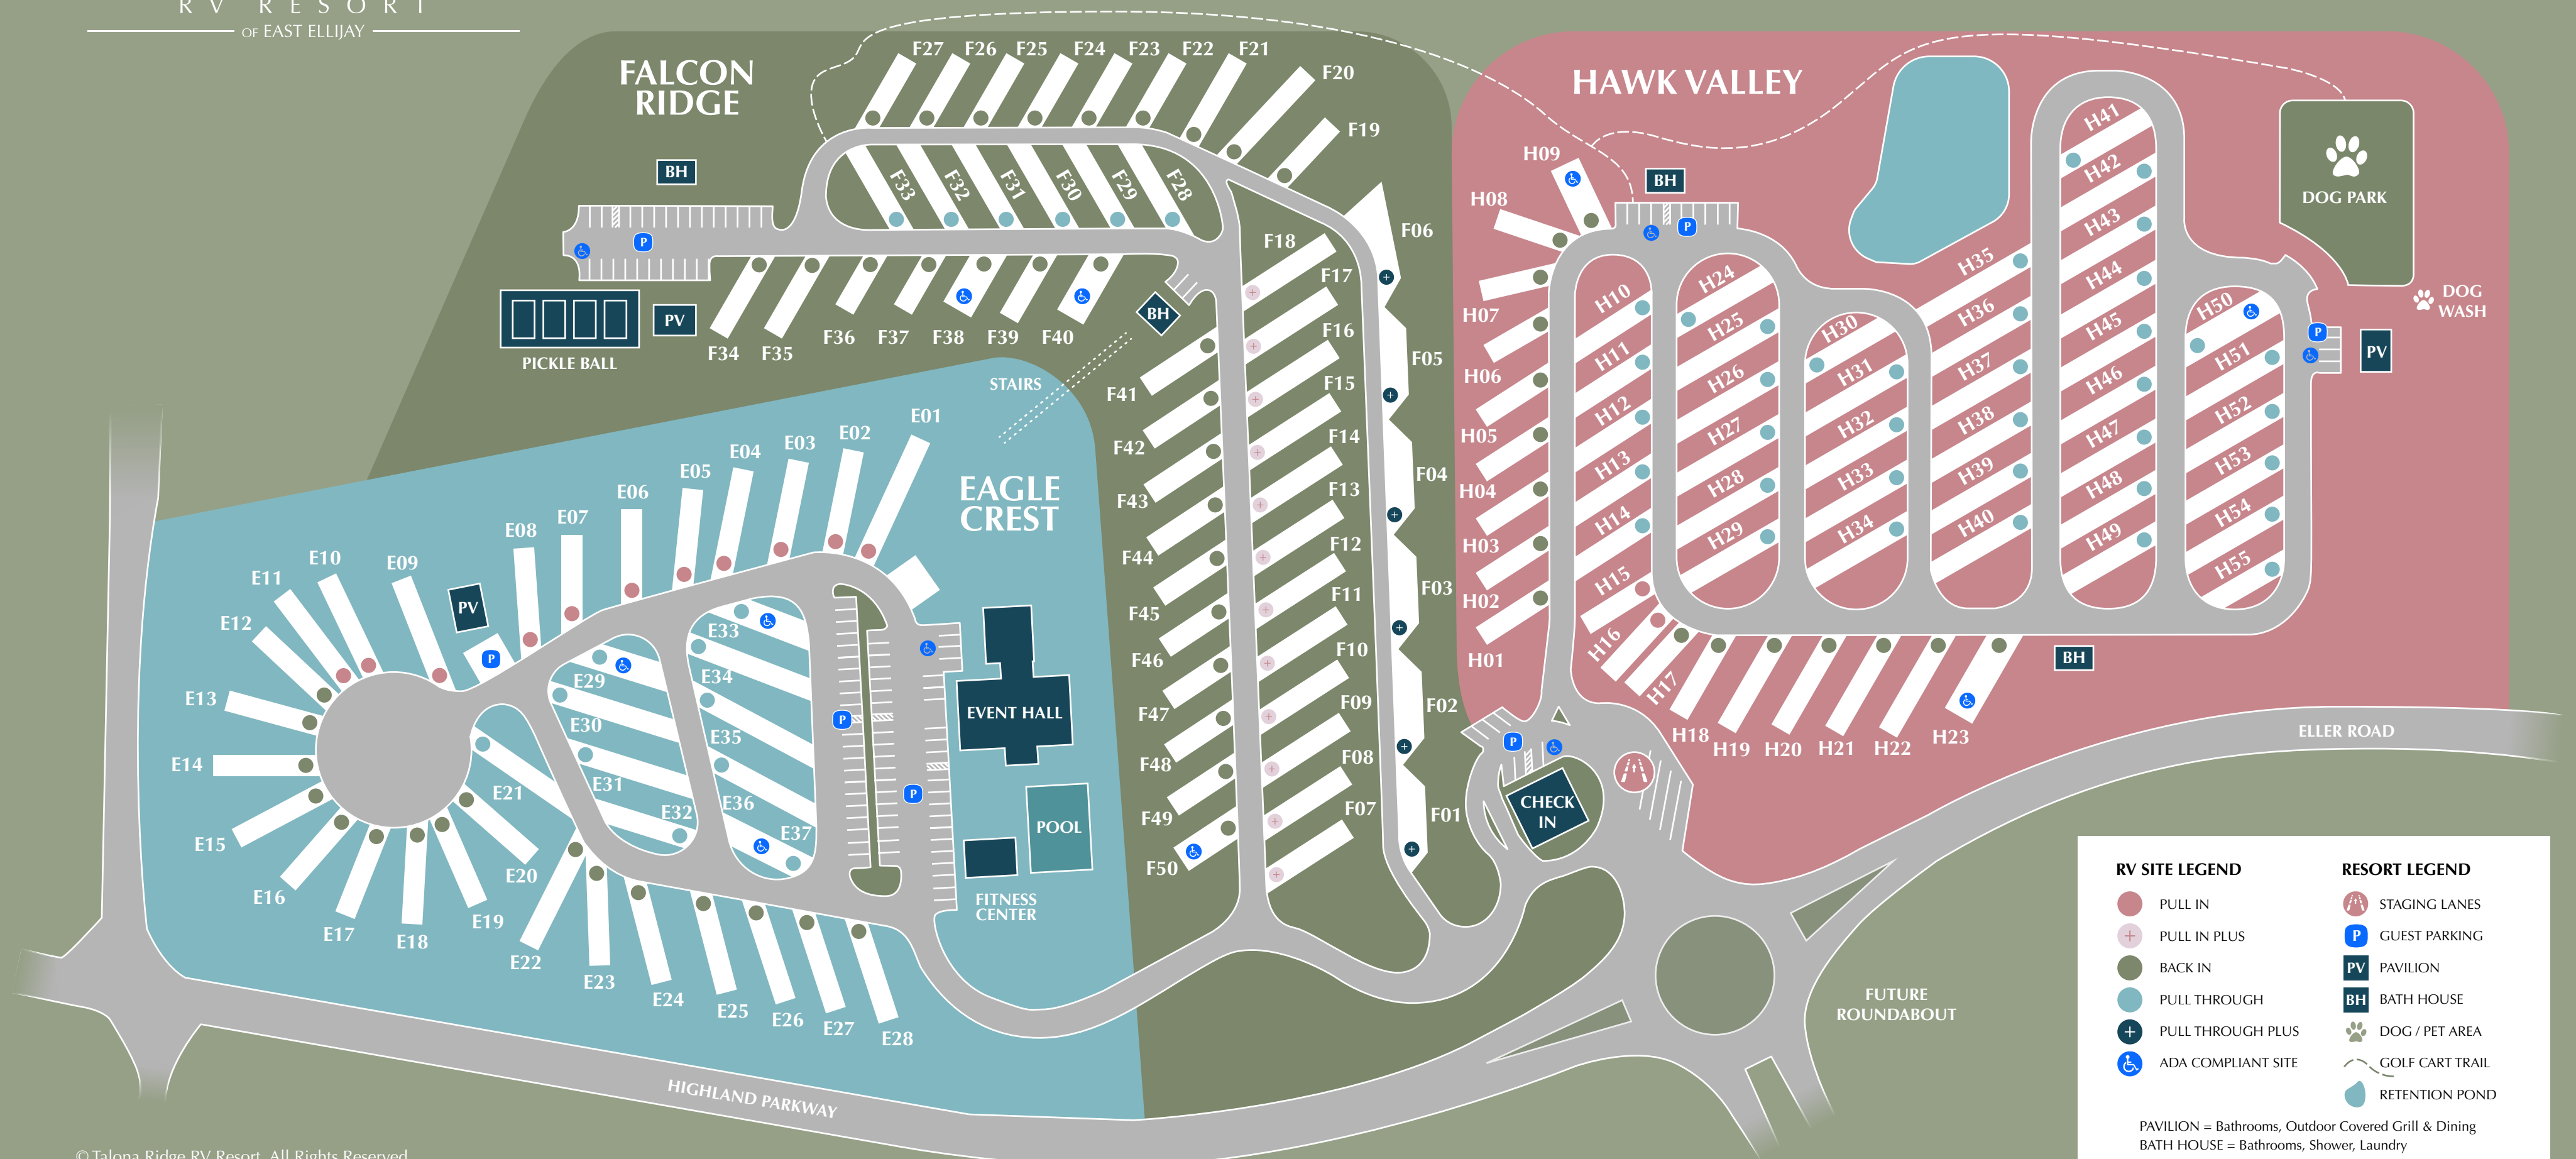

TALONA RIDGE RV RESORT
FEATURES 3 ELEVATION LEVELS

EAGLE CREST
1550ft above sea level

FALCON RIDGE
1520ft above sea level

HAWK VALLEY
1490ft above sea level

| RV SITE LEGEND | RESORT LEGEND |
|---|-----------------|
| ● PULL IN | STAGING LANES |
| + PULL IN PLUS | GUEST PARKING |
| ● BACK IN | PAVILION |
| ● PULL THROUGH | BATH HOUSE |
| + PULL THROUGH PLUS | DOG / PET AREA |
| ADA COMPLIANT SITE | GOLF CART TRAIL |
| | RETENTION POND |

PAVILION = Bathrooms, Outdoor Covered Grill & Dining
 BATH HOUSE = Bathrooms, Shower, Laundry